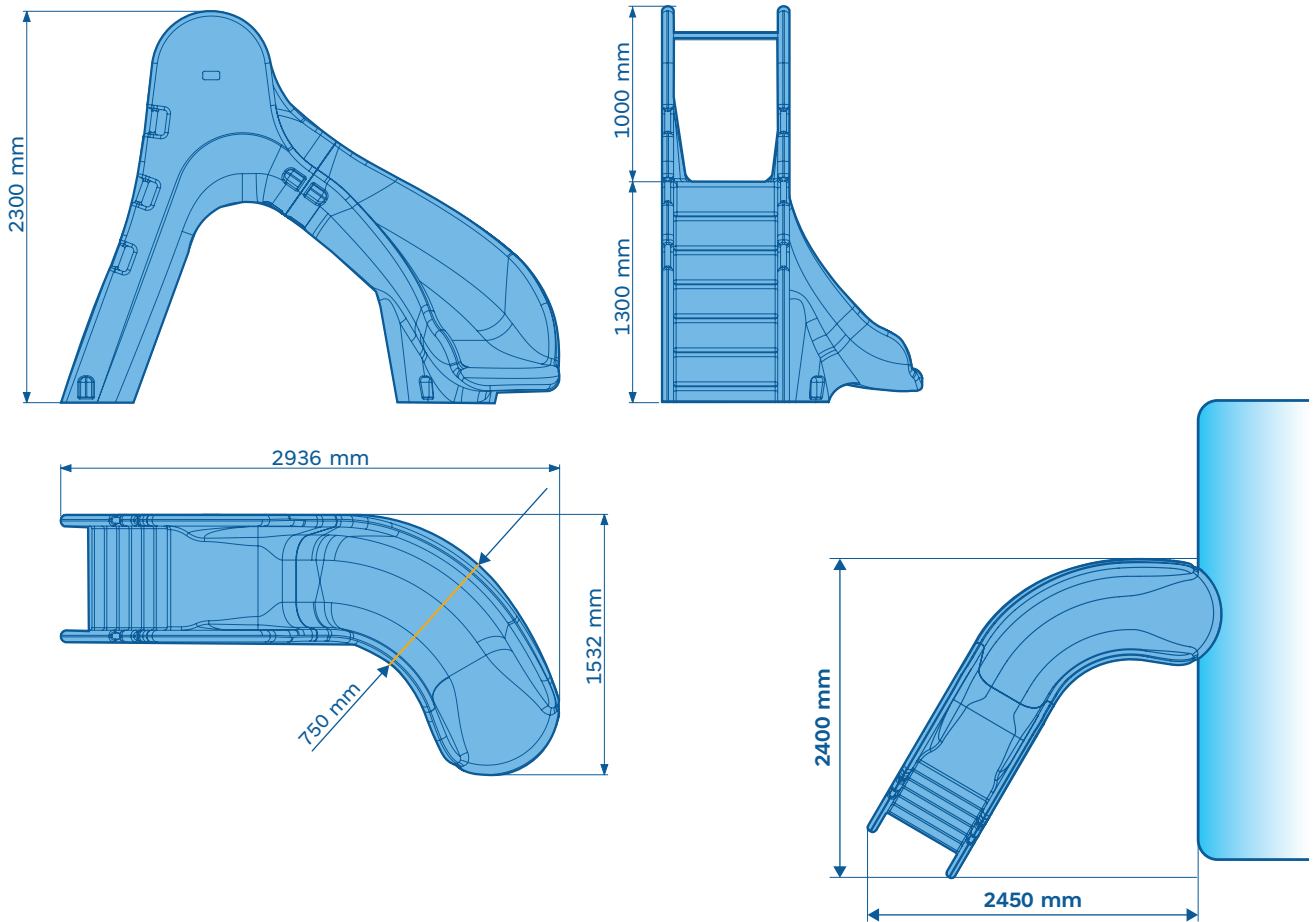

CURVED POOL SLIDE H130

Producto certified under UNE-EN 17232:2021 / EN 17232:2020

Minimum space for installment According to the regulations

Installation requirements and safety regulations

POOL INSTALL

Do not install or use this slide if the safety distances indicated in the following graphics are not met

| h | d Minimum |
|--------|--------------|
| 250 mm | 375 mm |
| 300 mm | 450 mm |
| 400 mm | 600 mm |
| 500 mm | 750 mm |
| 600 mm | 900 mm |
| 700 mm | 1.050 mm |

SPRAY PARK INSTALL

Do not install or use this slide if the safety distances indicated in the following graphics are not met

--- Impact zone (area free of protruding elements)

 Cushioned floor HIC < 1000