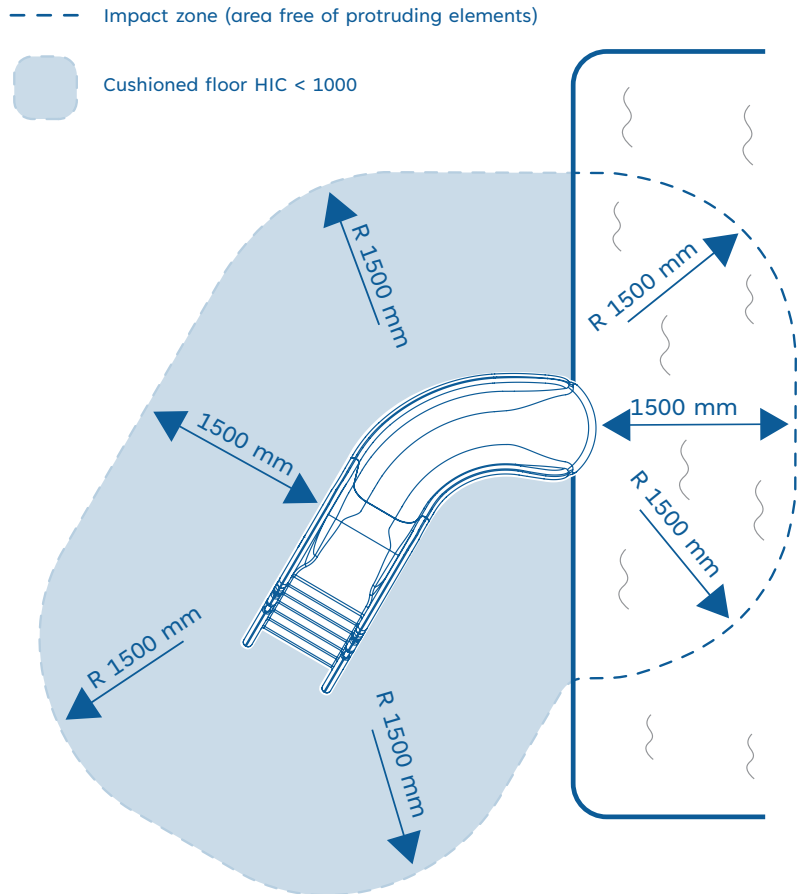

CURVED POOL SLIDE H130

Producto certified under UNE-EN 17232:2021 / EN 17232:2020

Minimum space for installment According to the regulations

Installation requirements and safety regulations

POOL INSTALL

Do not install or use this slide if the safety distances indicated in the following graphics are not met

| h | d Minimum |
|--------|--------------|
| 250 mm | 375 mm |
| 300 mm | 450 mm |
| 400 mm | 600 mm |
| 500 mm | 750 mm |
| 600 mm | 900 mm |
| 700 mm | 1.050 mm |

SPRAY PARK INSTALL

Do not install or use this slide if the safety distances indicated in the following graphics are not met

--- Impact zone (area free of protruding elements)

 Cushioned floor HIC < 1000