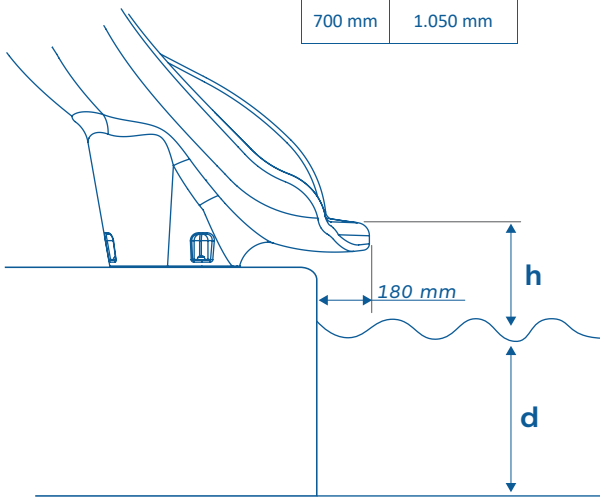

CURVED POOL SLIDE H130

Producto certified under UNE-EN 17232:2021 / EN 17232:2020

Minimum space for installment According to the regulations

Installation requirements and safety regulations

POOL INSTALL

Do not install or use this slide if the safety distances indicated in the following graphics are not met

| h | d Minimum |
|--------|--------------|
| 250 mm | 375 mm |
| 300 mm | 450 mm |
| 400 mm | 600 mm |
| 500 mm | 750 mm |
| 600 mm | 900 mm |
| 700 mm | 1.050 mm |

SPRAY PARK INSTALL

Do not install or use this slide if the safety distances indicated in the following graphics are not met