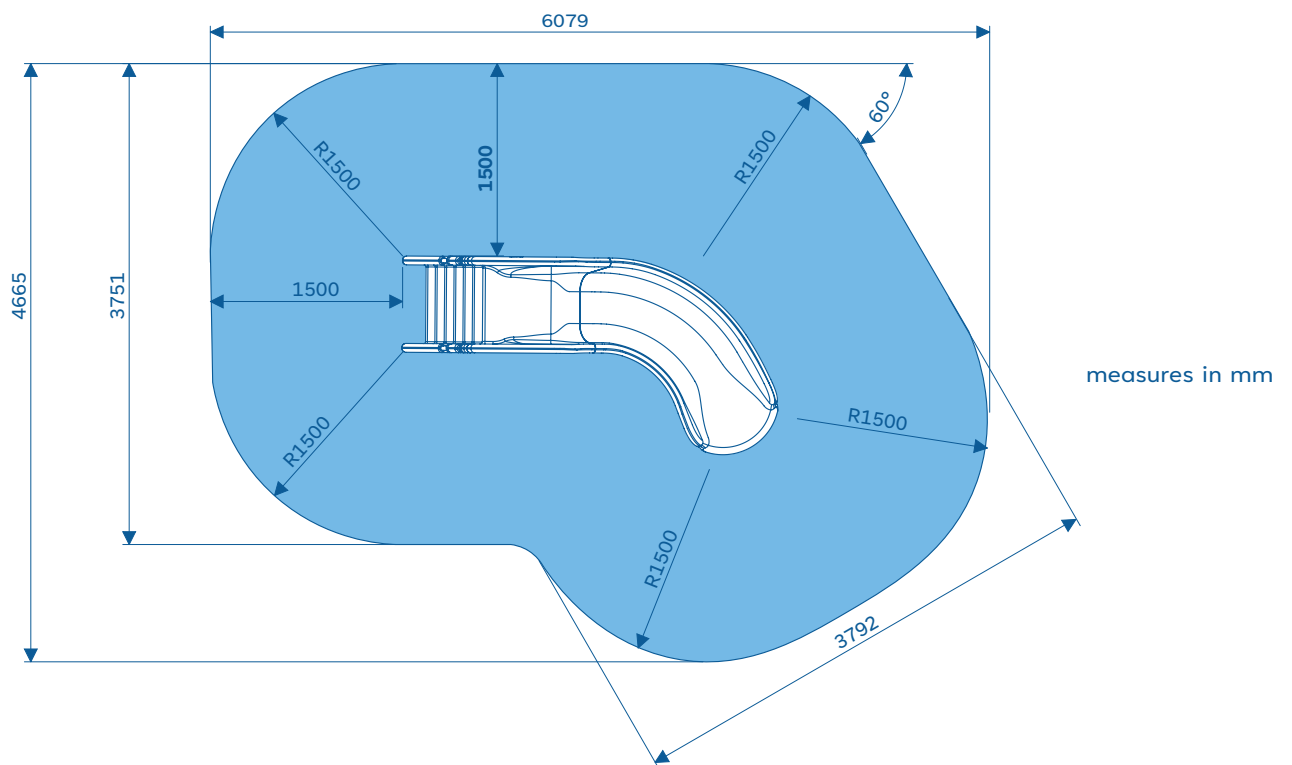

CURVED POOL SLIDE H130

Producto certified under UNE-EN 17232:2021 / EN 17232:2020

Minimum space for installment According to the regulations

Installation requirements and safety regulations

POOL INSTALL

Do not install or use this slide if the safety distances indicated in the following graphics are not met

| h | d Minimum |
|--------|--------------|
| 250 mm | 375 mm |
| 300 mm | 450 mm |
| 400 mm | 600 mm |
| 500 mm | 750 mm |
| 600 mm | 900 mm |
| 700 mm | 1.050 mm |

SPRAY PARK INSTALL

Do not install or use this slide if the safety distances indicated in the following graphics are not met

--- Impact zone (area free of protruding elements)

 Cushioned floor HIC < 1000